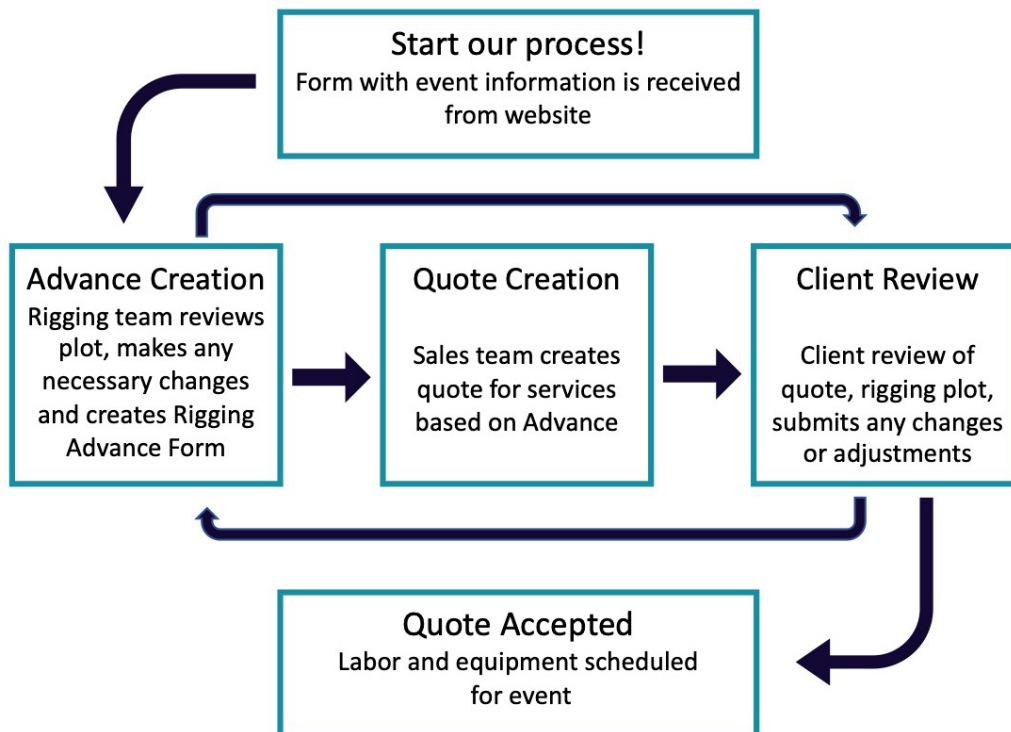

Elevate your rigging standards with Encore Global. Our specialists design and install rigging systems. Our teams service and inspect hoists. We train for fall safety. We scrutinize, test and maintain partnered rigging systems on your behalf. We work on every level to ensure that you and our mutual customers experience the most professional and capable network of experts in the industry.

With national, regional, and local footprints to manage the safety of your infrastructure, your assets and all participants, Encore offers:

- > Direct planning and on-site client support for all events with rigging needs
- > A committed local/regional rigging labor team
- > Full production rigging design and event support
- > Banner/Signage display for exhibits and tradeshow
- > Social events and holiday decor for atriums and venue wide

Start pre-planning to deliver organized and successful events!

Start the process at <https://www.encoreglobal.com/rigging-portal/>

Encore Rigging Services is a team of world-class, certified rigging professionals, business leaders and design experts, dedicated to the safety and protection of all persons, infrastructure, and assets within your venue. We deliver innovative event rigging solutions that monetize the event space and provide our mutual event customers with the flexibility to dream big.

Encore rigging operating procedures keep you, the public and the venue safe by aligning with guidelines and standards from industry governing bodies and trade organizations such as OSHA, ANSI and ESTA. Accurate technical information must be provided 21-days in advance to allow Encore rigging the best possible opportunity to assure your event's success. Encore is dedicated to event safety, including all items attached to production truss or the structure of the building in any event or meeting space.