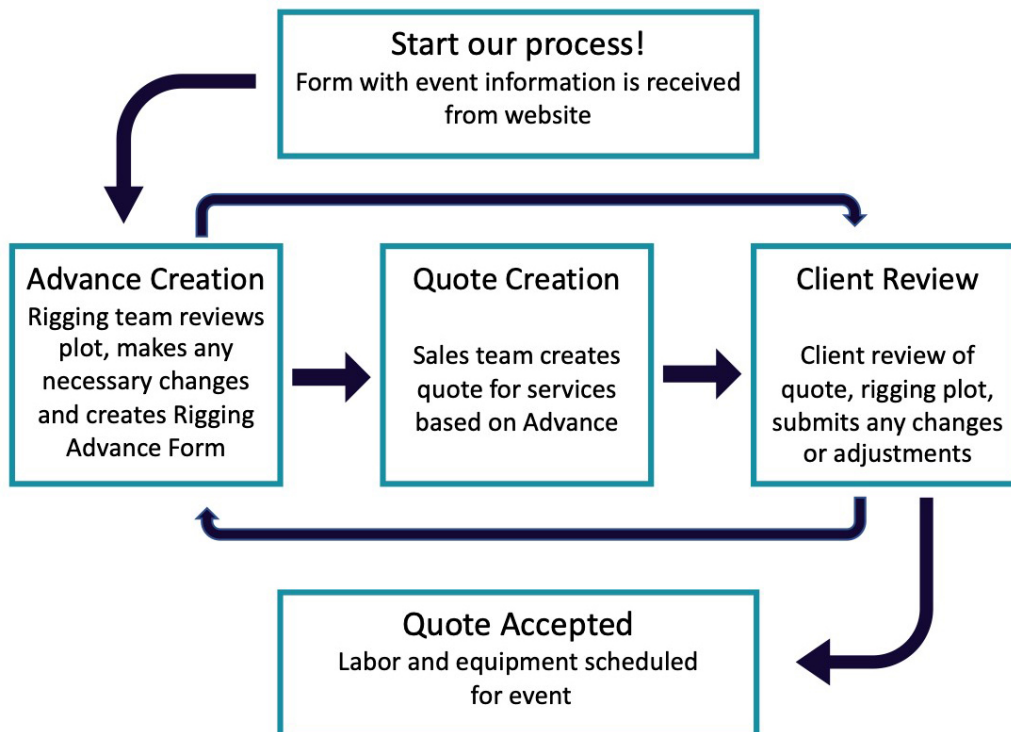

Elevate your rigging standards with Encore. Our specialists design and install rigging systems. Our teams service and inspect hoists. We train for fall safety. We scrutinize, test and maintain partnered rigging systems on your behalf. We work on every level to ensure that you and our mutual customers experience the most professional and capable network of experts in the industry.

With national, regional, and local footprints to manage the safety of your infrastructure, your assets and all participants, Encore offers:

- > Direct planning and on-site client support for all events with rigging needs
- > A committed local/regional rigging labor team
- > Full production rigging design and event support
- > Banner/Signage display for exhibits and tradeshow
- > Social events and holiday decor for atriums and venue wide

Start pre-planning to deliver organized and successful events!

Start the process at <https://www.encoreglobal.com/rigging-portal/>

Encore Rigging Services is a team of world-class, certified rigging professionals, business leaders and design experts, dedicated to the safety and protection of all persons, infrastructure, and assets within your venue. We deliver innovative event rigging solutions that monetize the event space and provide our mutual event customers with the flexibility to dream big.

Encore rigging operating procedures keep you, the public and the venue safe by aligning with guidelines and standards from industry governing bodies and trade organizations such as OSHA, ANSI and ESTA. Accurate technical information must be provided 21-days in advance to allow Encore rigging the best possible opportunity to assure your event's success. Encore is dedicated to event safety, including all items attached to production truss or the structure of the building in any event or meeting space.