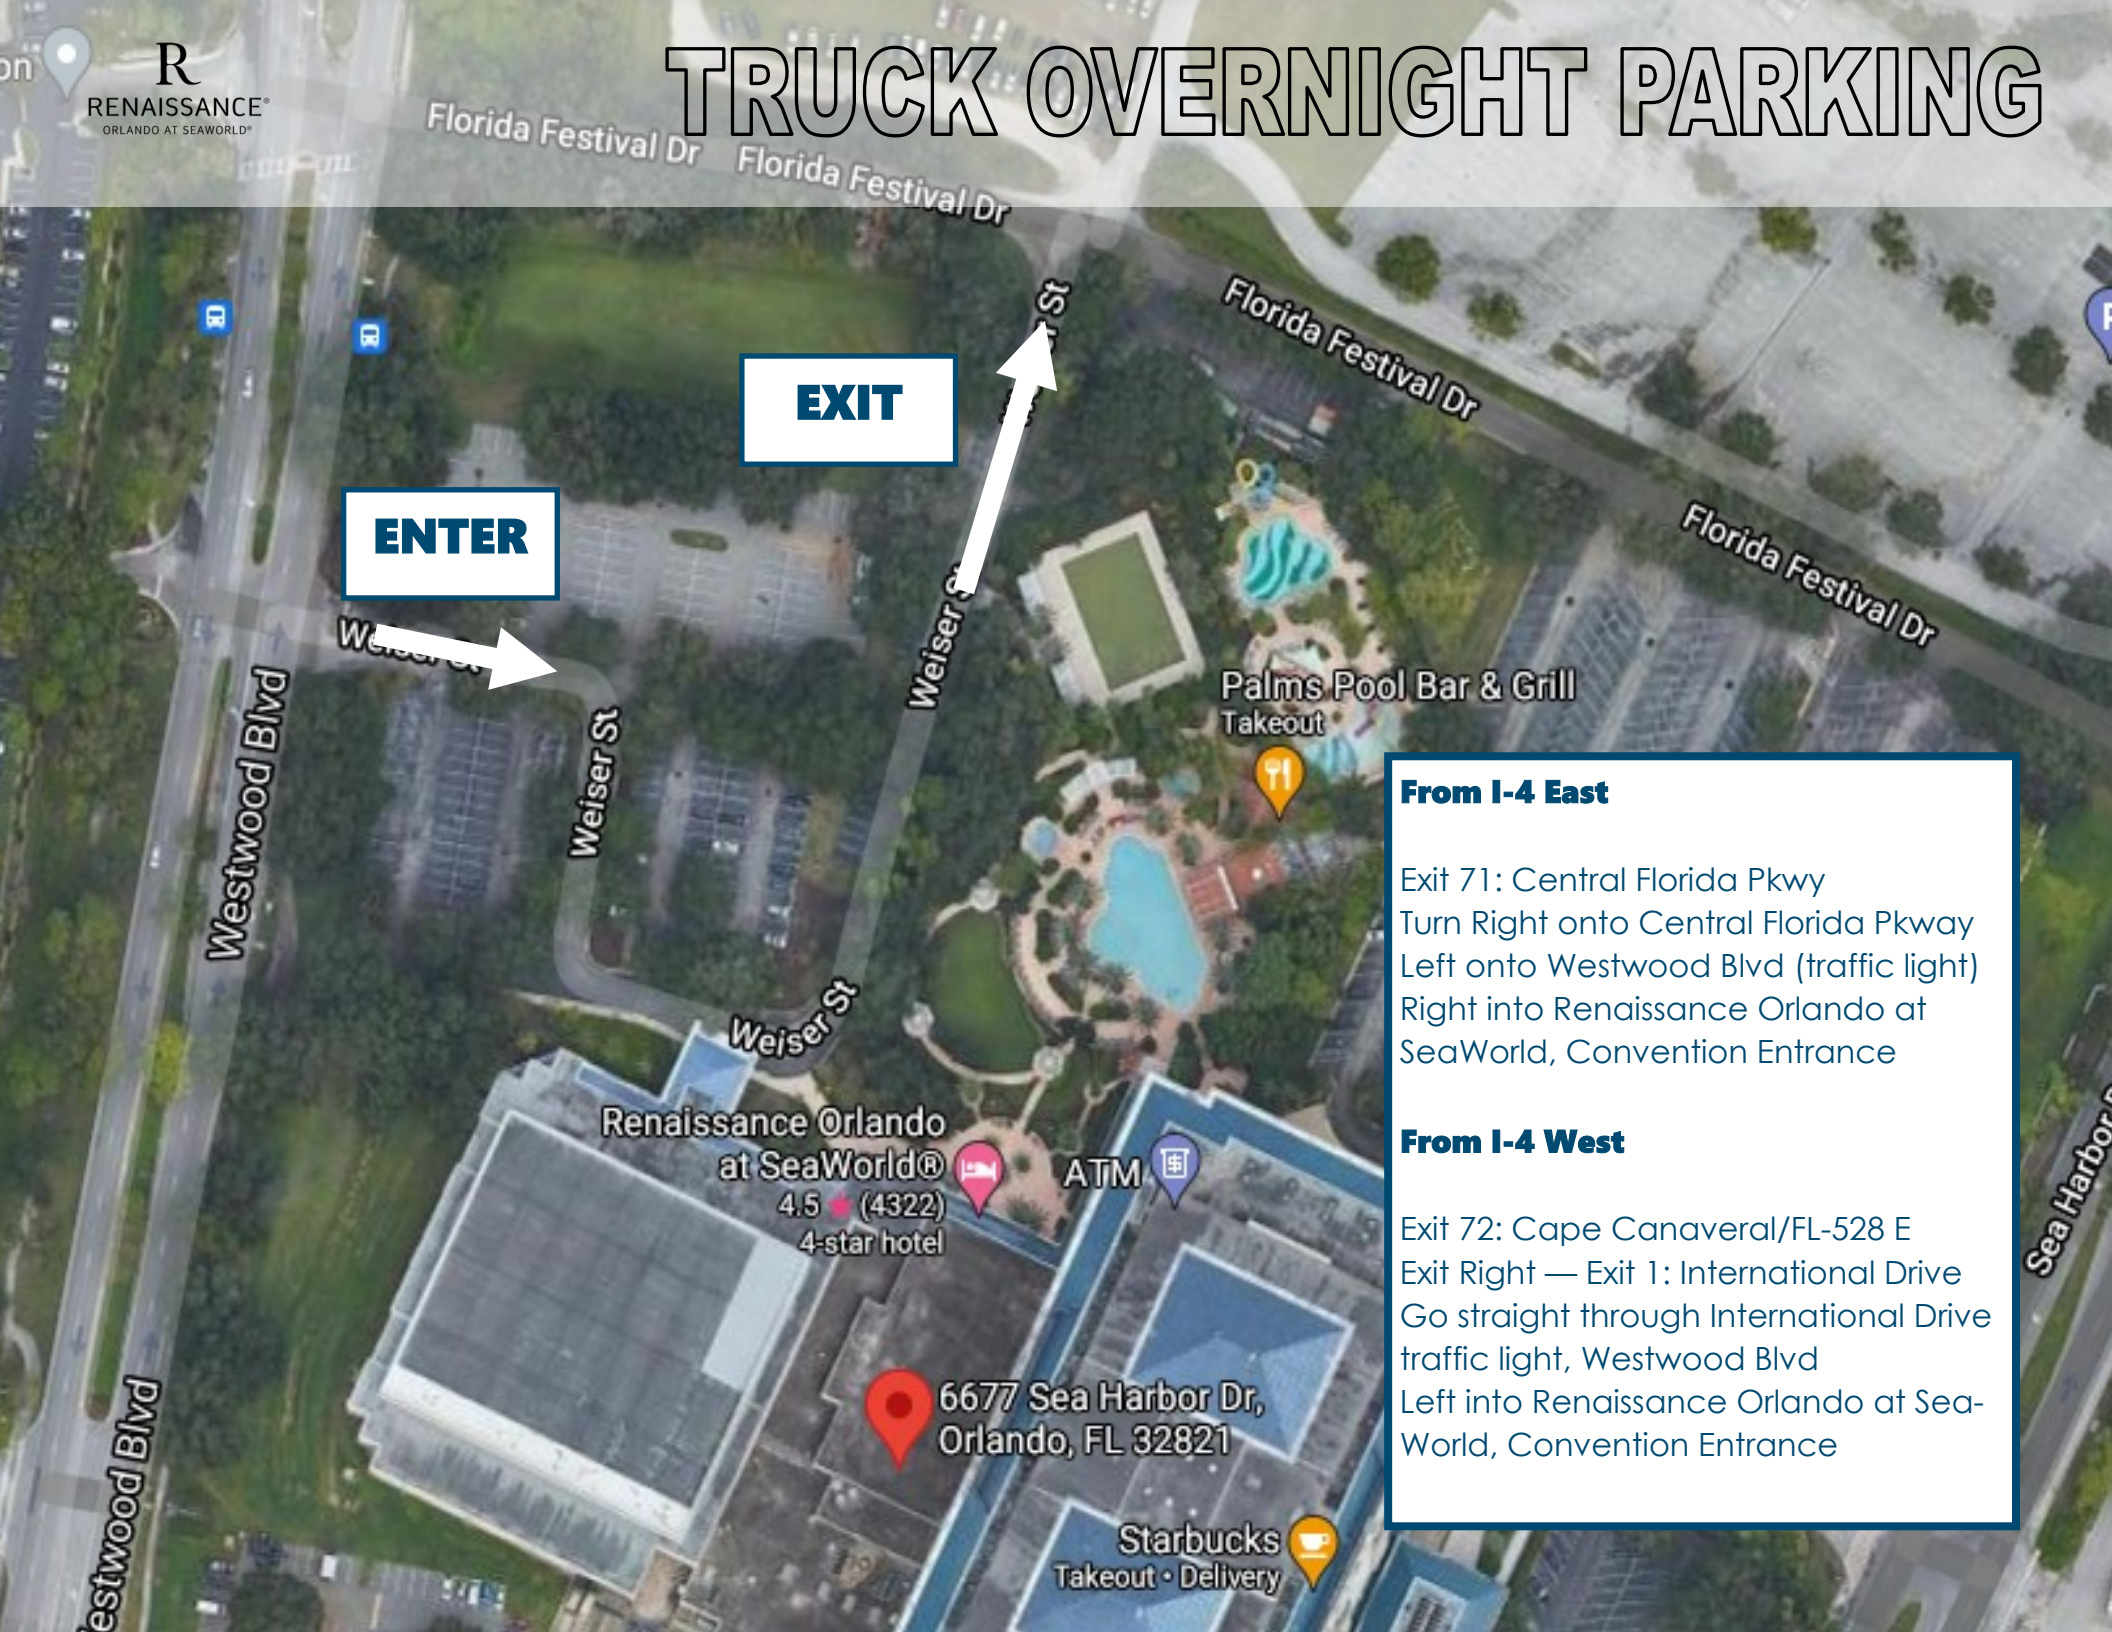

# TRUCK OVERNIGHT PARKING

**ENTER**

**EXIT**

**From I-4 East**

Exit 71: Central Florida Pkwy  
Turn Right onto Central Florida Pkwy  
Left onto Westwood Blvd (traffic light)  
Right into Renaissance Orlando at SeaWorld, Convention Entrance

**From I-4 West**

Exit 72: Cape Canaveral/FL-528 E  
Exit Right — Exit 1: International Drive  
Go straight through International Drive traffic light, Westwood Blvd  
Left into Renaissance Orlando at SeaWorld, Convention Entrance

6677 Sea Harbor Dr,  
Orlando, FL 32821

Renaissance Orlando  
at SeaWorld®  
4.5 (4322)  
4-star hotel

Palms Pool Bar & Grill  
Takeout

ATM

Starbucks  
Takeout • Delivery