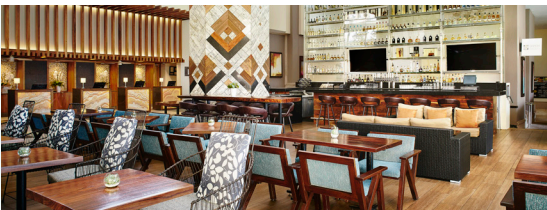

MIKADO

🕒 6:00 PM to 11:00 PM | chair 110 people

Serves authentic Japanese Teppanyaki (table-side hibachi) sushi and Thai specialties.

CHAMPIONS SPORTS BAR

🕒 11:00 AM to 2:00 AM | chair 180 people

The perfect setting to catch the "big game" on a giant high definition Videowall and multiple HD screens. Combines favorite American dishes, with an exciting atmosphere and three pool tables.

LAS CASITAS

🕒 8:00 AM to 11:00 PM | chair 120 people

Las Casitas offers a more casual menu for breakfast, lunch or dinner just steps from the beach. Fresh salads, seafood and steaks that highlight the open-air enclave.